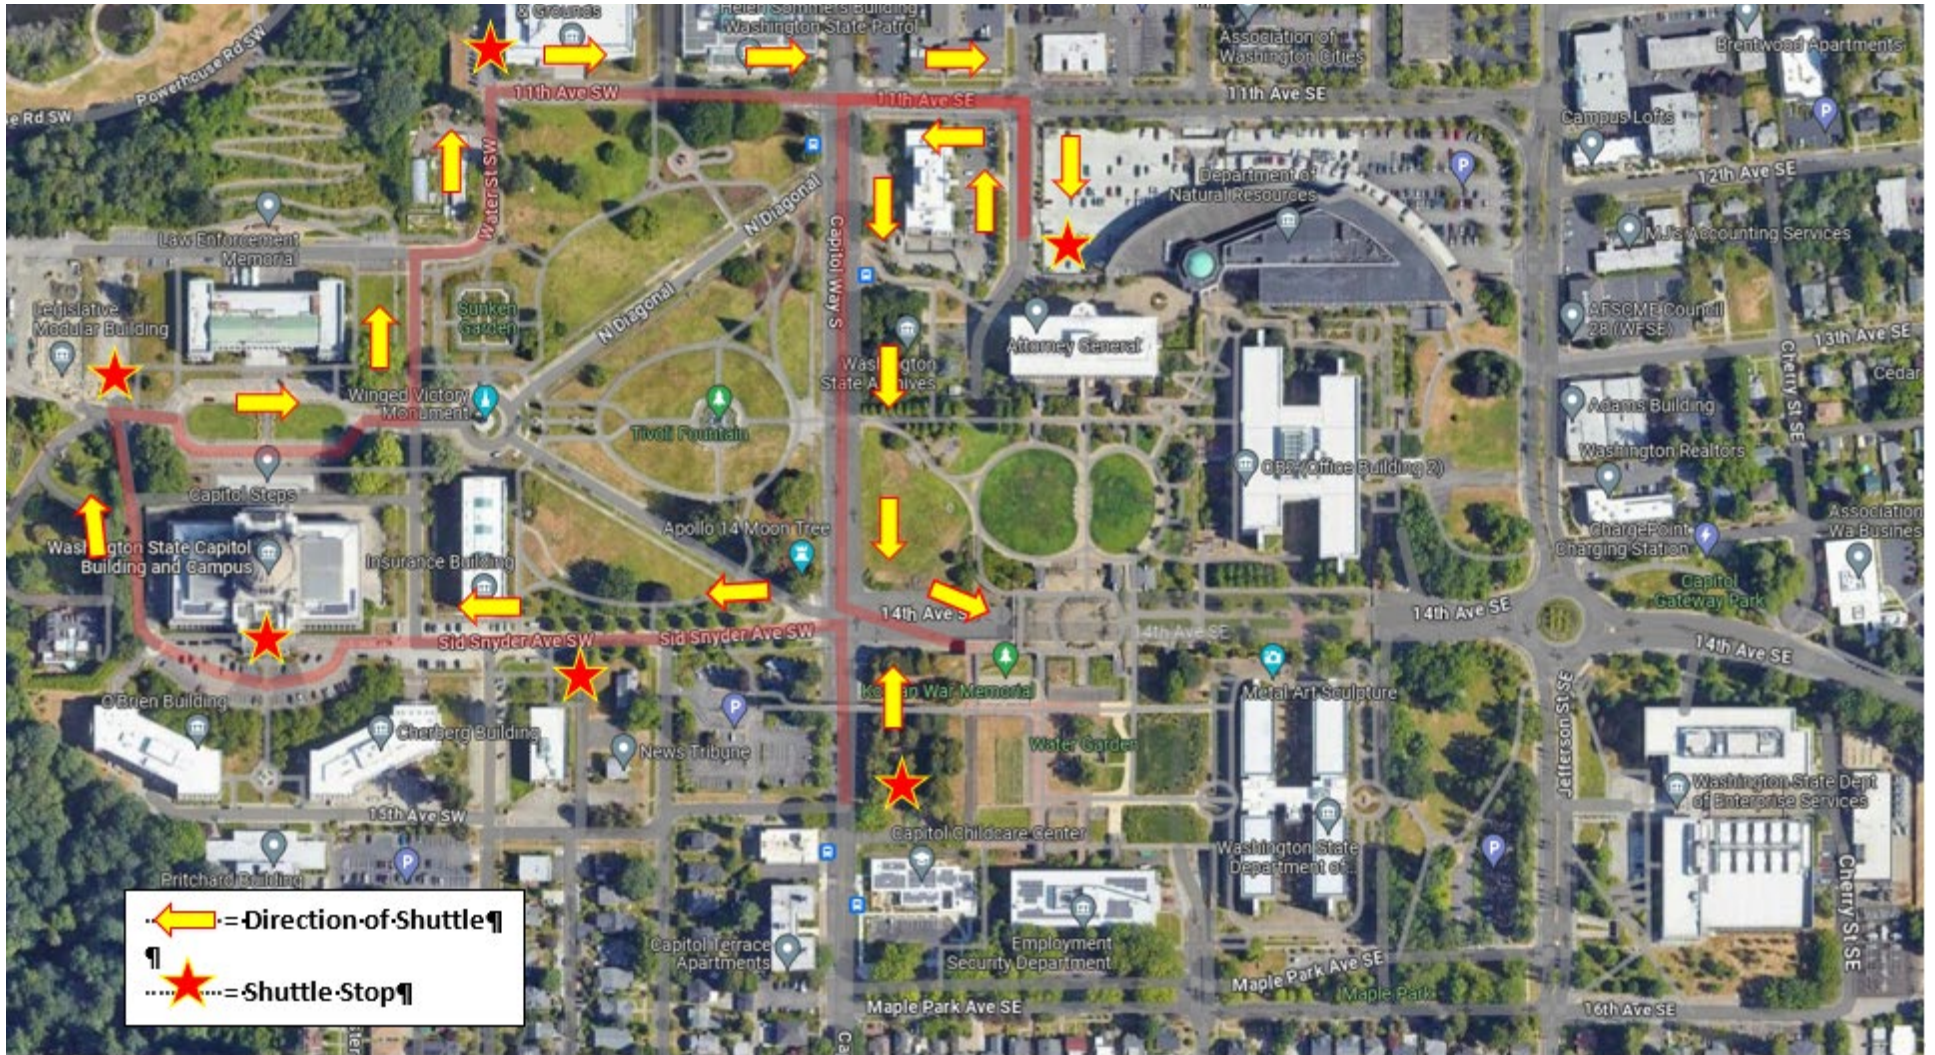

2025 DES Shuttle Map

2025 DES Shuttle Schedule

Legislative Lot				
6 AM	6:21 AM	6:39 AM	6:57 AM	
7 AM	7:15 AM	7:33 AM	7:49 AM	
8 AM	8:07 AM	8:24 AM	8:42 AM	
9 AM	9:00 AM	9:18 AM	9:36 AM	9:54 AM
10AM	10:12 AM	10:30 AM	10:48 AM	
11 AM	11:06 AM	11:24 AM	11:42 AM	
12 PM	12:00 PM	12:18 PM	12:36 PM	12:54 PM
1 PM	1:12 PM	1:30 PM	1:58 PM	
2 PM	2:06 PM	2:23 PM	2:41 PM	2:59 PM
3 PM	3:17 PM	3:35 PM	3:53 PM	
4 PM	4:11 PM	4:29 PM	4:47 PM	
5 PM	5:05 PM	5:23 PM	5:41 PM	5:59 PM
6 PM	6:17 PM	6:35 PM		
Flag Circle				
6 AM	6:24 AM	6:42 AM		
7 AM	7:00 AM	7:18 AM	7:36 AM	7:52 AM
8 AM	8:10 AM	8:27 AM	8:45 AM	
9 AM	9:03 AM	9:21 AM	9:39 AM	9:57 AM
10AM	10:15 AM	10:33 AM	10:51 AM	
11 AM	11:09 AM	11:27 AM	11:45 AM	
12 PM	12:03 PM	12:21 PM	12:39 PM	12:57 PM
1 PM	1:15 PM	1:33 PM	1:51 PM	
2 PM	2:09 PM	2:26 PM	2:44 PM	
3 PM	3:02 PM	3:20 PM	3:38 PM	3:56 PM
4 PM	4:14 PM	4:32 PM	4:50 PM	
5 PM	5:08 PM	5:26 PM	5:44 PM	
6 PM	6:20 PM	6:38 PM		

GA Visitor Lot				
6 AM	6:27 AM	6:45 AM		
7 AM	7:03 AM	7:21 AM	7:39 AM	7:55 AM
8 AM	8:13 AM	8:30 AM	8:48 AM	
9 AM	9:06 AM	9:24 AM	9:42 AM	
10AM	10:00 AM	10:18 AM	10:36 AM	10:54 AM
11 AM	11:12 AM	11:30 AM	11:48 AM	
12 PM	12:06 PM	12:24 PM	12:42 PM	
1 PM	1:00 PM	1:18 PM	1:36 PM	1:57 AM
2 PM	2:11 PM	2:29 PM	2:47 PM	
3 PM	3:05 PM	3:23 PM	3:41 PM	3:59 PM
4 PM	4:17 PM	4:35 PM	4:53 PM	
5 PM	5:11 PM	5:29 PM	5:47 PM	
6 PM	6:23 PM	6:41 PM		
NRB Visitor Lot				
6 AM	6:30 AM	6:48 AM		
7 AM	7:06 AM	7:24 AM	7:40 AM	7:58 AM
8 AM	8:16 AM	8:33 AM	8:51 AM	
9 AM	9:09 AM	9:27 AM	9:45 AM	
10AM	10:03 AM	10:21 AM	10:39 AM	10:57 AM
11 AM	11:15 AM	11:33 AM	11:51 AM	
12 PM	12:09 PM	12:27 PM	12:45 PM	
1 PM	1:03 PM	1:21 PM	1:39 PM	1:57 PM
2 PM	2:14 PM	2:32 PM	2:50 PM	
3 PM	3:08 PM	3:26 PM	3:44 PM	
4 PM	4:02 PM	4:20 PM	4:38 PM	4:56 PM
5 PM	5:14 PM	5:32 PM	5:50 PM	
6 PM	6:26 PM	6:44 PM		